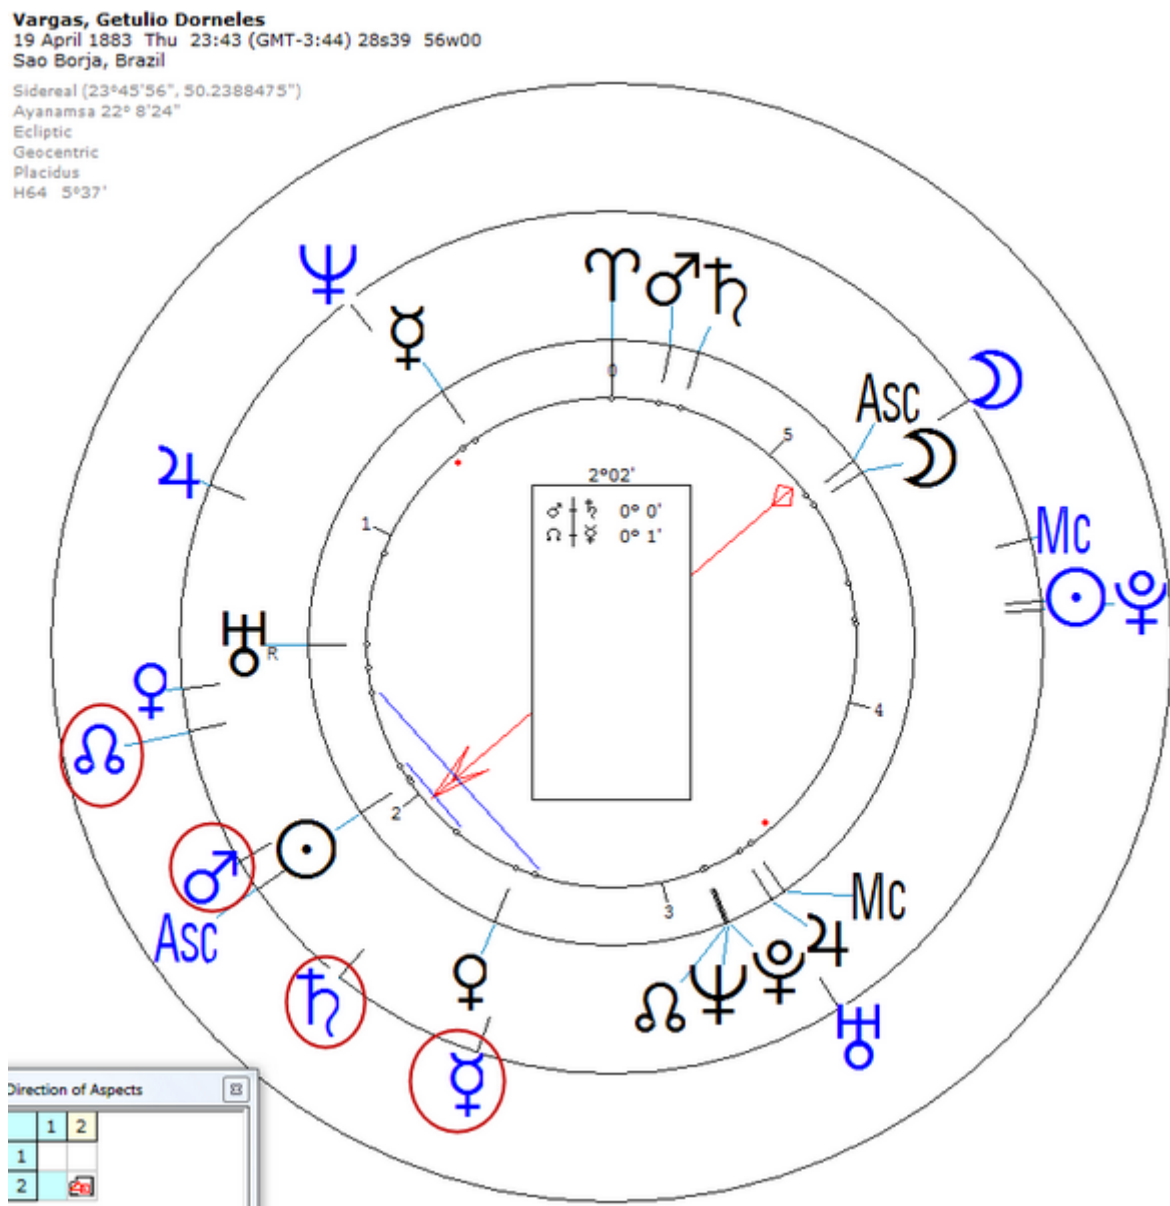

Vargas, Getulio Dorneles

19 April 1883 at 23:43 (= 11:43 PM)Sao Borja, Brazil, 28s39, 56w00
Brazilian politician who served as both the President and dictator of his country.

<https://www.astro.com/astro-databank/Vargas,_Getulio_Dorneles>

Vargas died of suicide on 8/24/1954 in Rio de Janeiro, Brazil.

Progressed Lunar Return (Harmonic 64)

Lunar ♀/♁ = Lunar ♂/♄